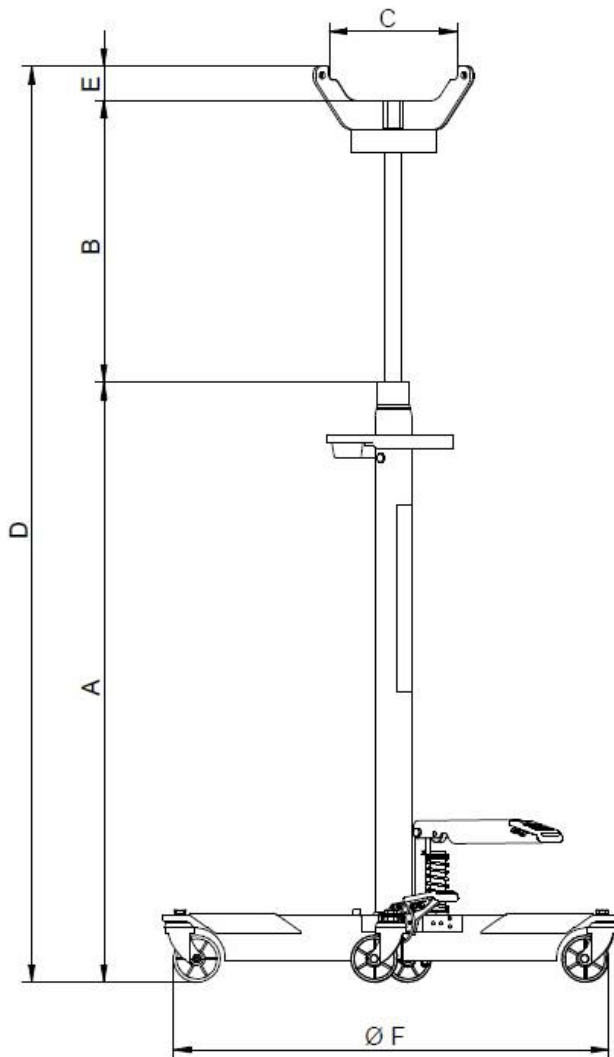

Maximum Dimensions and capacity:

Modell	TRS750	TRS1200	TTRS1200
Capacity (kg)	750	1200	1200 TEL
A	1110	1110	825
B	820	815	1000
C	315	315	315
D	1930	1925	1825
E	60	60	60
F	720	720	720
Weight (kg)	25	32	33

Measures in mm