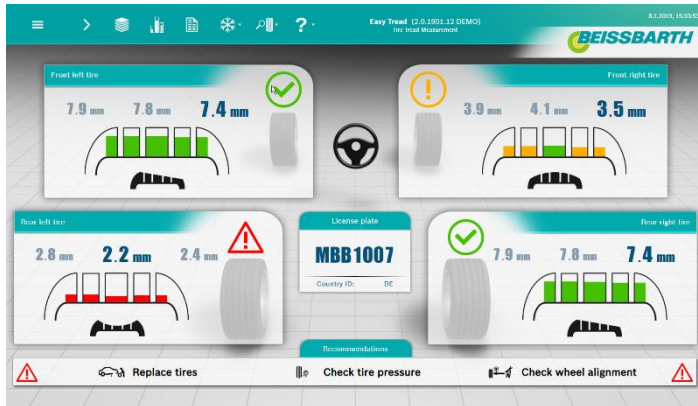

# ADAS - Calibration / Levelable test bay LTB 100 / 300

# Headlight Tester (Analog / Digital)

# Wheel Alignment (CCD / 3D / Touchless)

# Tyre diagnosis (in ground / above ground / with camera / without camera / with pc / without pc)