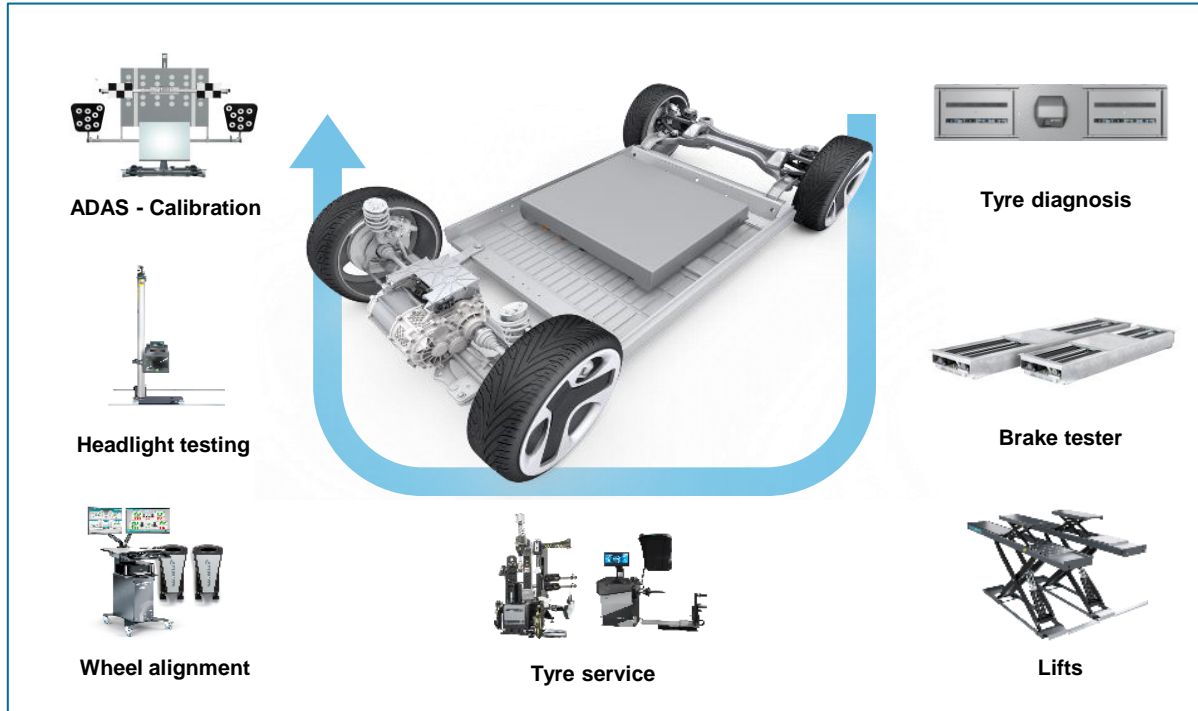

# Core capabilities

**We can cover all product areas needed for the future of vehicle mobility**

# ADAS - Calibration / Levelable test bay LTB 100 / 300

# Wheel Alignment (CCD / 3D / Touchless)

# Brake testing / Test lanes (Car / Van / Truck)