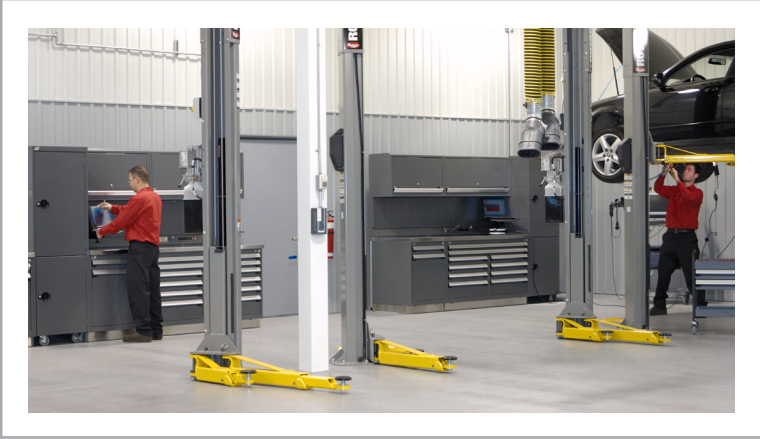

ROUSSEAU IS TAILOR-MADE FOR SERVICE & PARTS

Audi Ste-Foy - Service Equipment (QC)