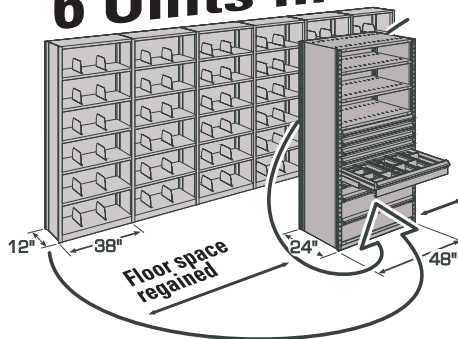

## DRAWERS IN SHELVING

Rousseau drawers are the **ideal solution for storing small parts and high-turnover items**.

With this system, a wide variety of parts can be stored and readily accessible while maximizing use of available space.

## 6 Units in 1

Rousseau drawers add value to your existing equipment:

- More parts stored in the same space
- Less time spent searching for parts
- Less time your mechanics spend waiting at the service counter
- More time for vehicle maintenance
- More time for your customers!