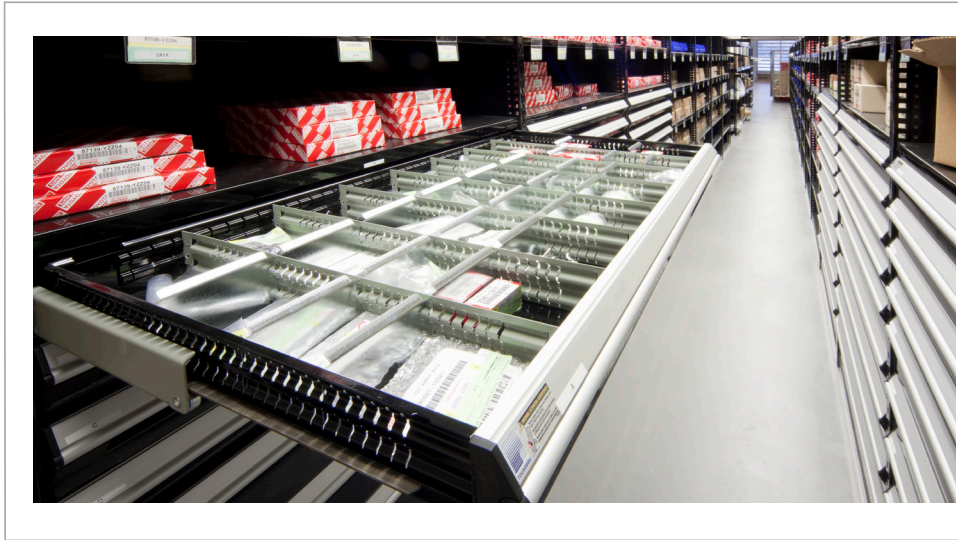

Service & Parts Storage Equipment

Durability

rousseau

Designed, Engineered and
Manufactured in North America