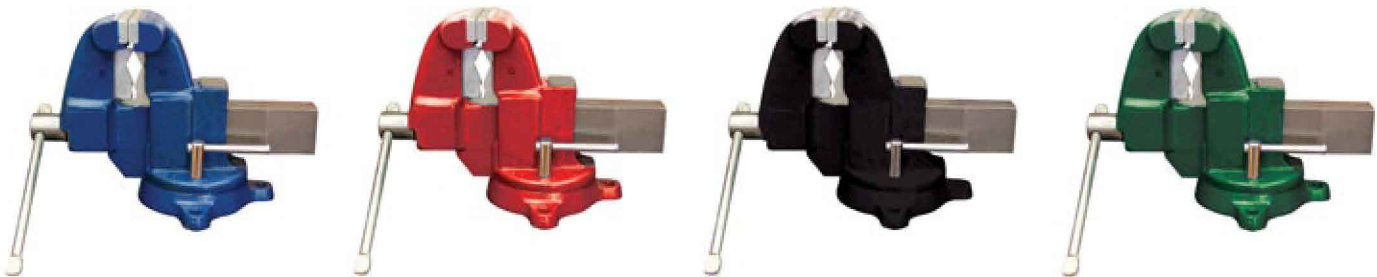

Paint-To-Order Heavy-Duty Vises*

*Requires minimum order of (10)

Note: Vise color is not an exact match to shop equipment

See Our Website For Our Entire
Line Of Quality Equipment!

Shure
Manufacturing Corporation

MADE IN U.S.A.