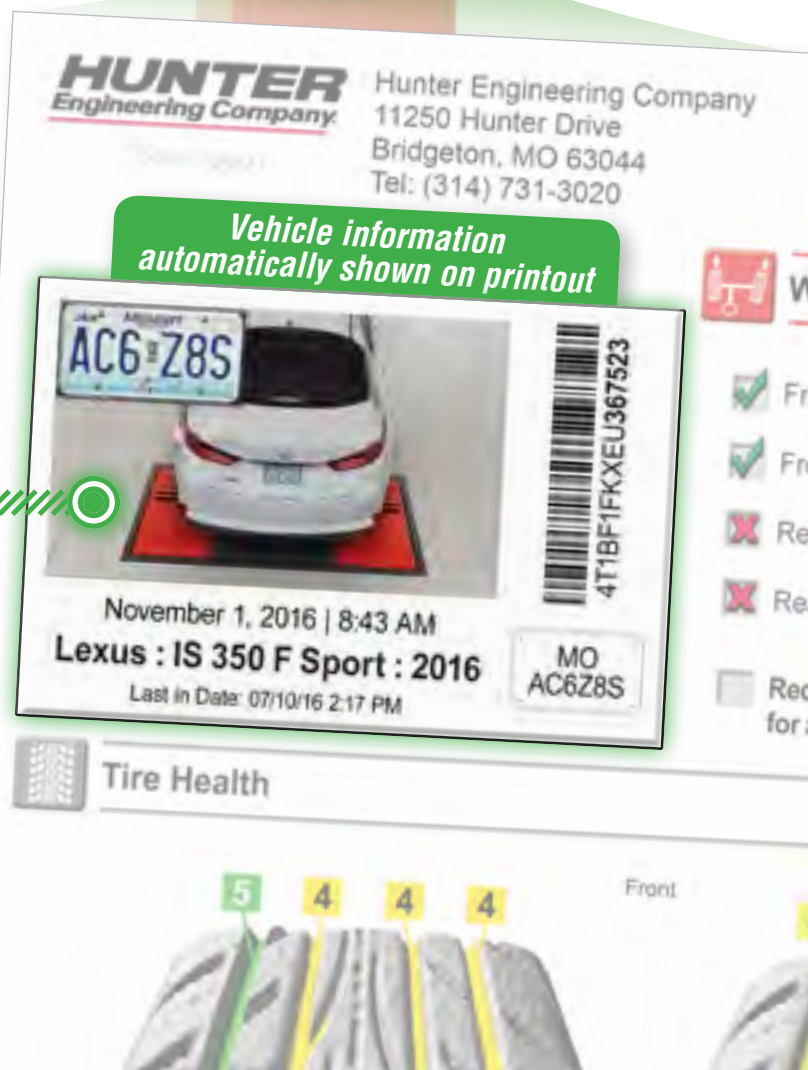

Obtain VIN*

No monthly subscription fees

Automatically determine vehicle year, make, model and alignment specifications