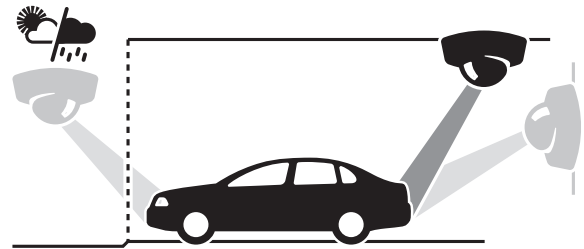

Extensive license plate coverage

- ✓ Every US state and Canadian province
- ✓ Custom character plates
- ✓ State vanity plates
- ✓ New updates available regularly

Flexible camera installation options

- ✓ Indoor or outdoor
- ✓ Ceiling- or wall-mounted, center or off-center
- ✓ Front or rear license plate position
- ✓ Camera triggered from Quick Tread® or Quick Check® rolling compensation