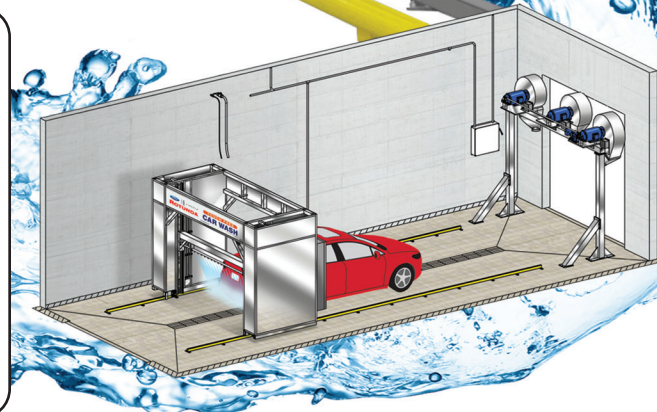

- Our TouchFree utilizes the latest technology in touch free washing
- Focuses on hard to clean areas in several different ways
 - Broadway's unique "Wonder Bar" maintains close proximity
 - Separate pass blasts wheels and rocker panels removing dirt and brake dust

Model #132-201 Features:

- Easy access to programmable controller makes for easy adjustment to wash speeds and levels, which gives increased performance & great versatility
- High-Pressure wash cycle can deliver up to 1200 psi
- Two step chemical presoak system
- Washes vehicles up to 84" high with total vehicle coverage on cars, trucks and vans
- Washes up to 20 vehicles per hour, with an average wash time of approximately 3-5 min
- Adjustable cycles on "Wonder Bar"
- 70 gallons of water per car
- Blasts wheels and rockers separately
- Water is softened and heated

Specifications:

- Minimum space required: Call for specifications
- Electrical service: 25 hp motors, 100 amps, 3 phase, 208/230 or 460 volt
- Plumbing: 1" at 40 psi, usage rate 24 gpm
- Compressed air: 90 psi, 10 cfm
- Standard floor drain